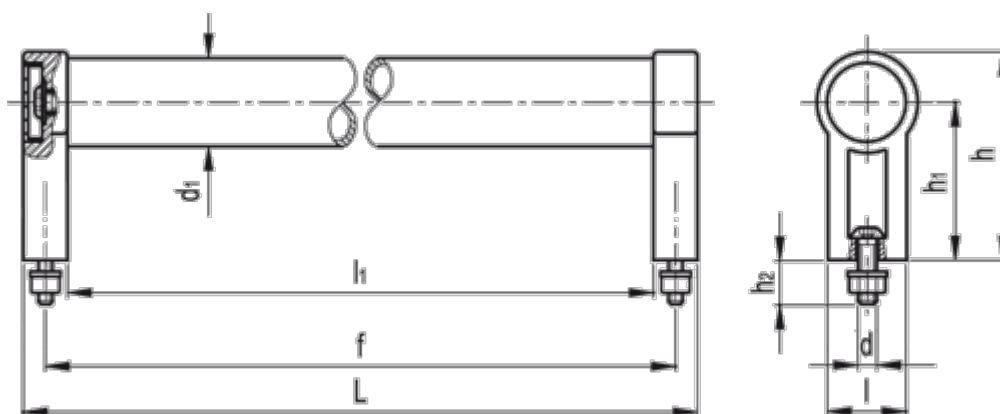

Data Sheet

Article number: 20568280250B

Description: E+G Tubular handle GN333.1-28-250-B-SW
B Mounting from top

Measures

$d = M6$

$d_1 = 28$

$f = 250$

$h = 66$

$h_1 = 50$

$h_2 = 13$

$L = 264$

$l_1 = 236$